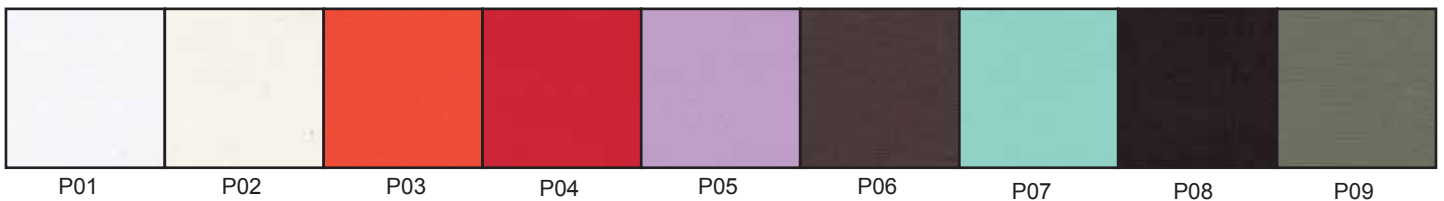

DIMENSION:

BULBS:

3xE27 42W
HSGSA/C/UB-42-230-E27
Halogen eco
Energy efficiency class: C

possibility 'of using an alternative:

3xE27 11W
FBT-11/25/1B-220/240-E27
Esaving
Energy efficiency class: A

COLOR:

Lika svjetlo d.o.o.