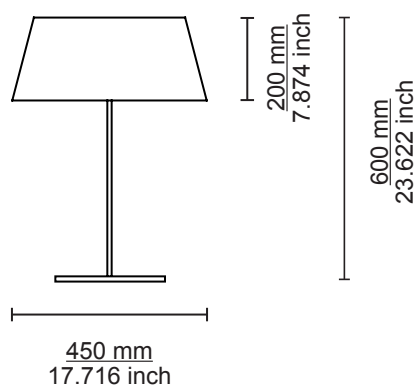

LTPLIZZY60

design by Mens d.o.o.

CE  (0,3m)  IP20 

DESCRIPTION:

Table lamp with shade finished in plisse' pounge.
Closing in methacrylate opal.
Body lamp painted white.
Tube and base chromate.
Trasparent power cable.

DIMENSION:

BULBS:

3xE27 42W
HSGSA/C/UB-42-230-E27
Halogen eco
Energy efficiency class: C

possibility 'of using an alternative:

3xE27 11W
FBT-11/25/1B-220/240-E27
Esaving
Energy efficiency class: A

COLOR:

Lika svjetlo d.o.o.