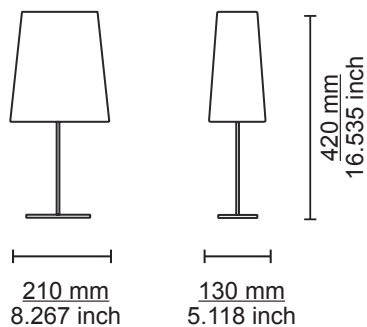

LTPLIZZY42

design by Mens d.o.o.

CE  (0,3m) IP20 

DESCRIPTION:

Table lamp with shade finished in plisse' pounge.

Body lamp painted white.

Tube and base chromate.

Trasparent power cable.

LTPLIZZY42/P06 finishes in brown plised pounge

LTPLIZZY42/P07 finishes in mint green plised pounge

LTPLIZZY42/P08 finishes in black plised pounge

LTPLIZZY42/P09 finishes in dark green plised pounge

DIMENSION: