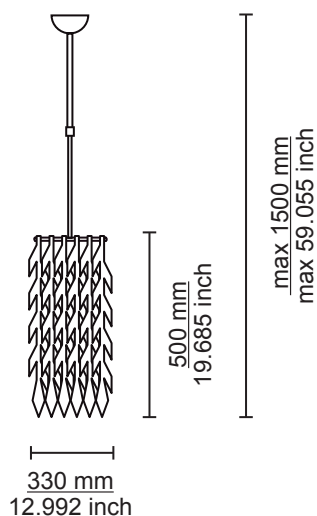

# SPGRANE30

design by Mens d.o.o.

CE  (0,3m) IP20 

## DESCRIPTION:

Swingin lamp with moduls finished in leather.

Rosette finished in chrome.

Body lamp painted white.

Trasparent power cable.

## DIMENSION: